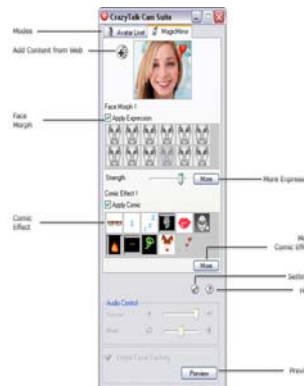

# 1.3 MP Auto Focus Web Cam w/Face Tracking and 4X Digital Zoom

## Model PC600

*Web Cam to talk with friends or family  
Computer to Computer*

|            |                  |           |
|------------|------------------|-----------|
| UPC        | 1-80031 000100-0 |           |
| Type       | ClamCard         |           |
| QTY        | 4                | 16        |
| DIM (inch) | 21x6x8*          | 22x12x17* |
| CF         | 0.58*            | 2.6*      |
| WT (lb)    | 4*               | 18*       |

### Specifications

- **Image Sensor** 1/4" Color progressive CMOS
- **Lens Specs** F2.8 1280x1024 Pixels
- **Frame Rate** 640x480 pixels @30fps 1.3MP Still Pixs
- **Face Tracking** Face Tracking with 4X Digital Zoom
- **Auto Features** White Balance, Auto Exposure, Face Tracking Sensor
- **Focus Range** 30cm to Infinity
- **PC Interface** USB 2.0
- **Mount** Desktop, Video Monitors
- **Snapshot** Hardware Switch on Camera
- **LED** Green LED to show camera is working
- **Power** From USB2.0 Port
- **Software** Camera Driver **CrazyTalk Software** Installation CD
- **Microsoft** Windows 2000, XP, Vista
- **Packaging** ClamCard

**Crazy Talk Cam Software**  
*Is an innovative tool for creating  
your own animated talking  
characters with facial movement  
+ expressions and special  
effects. You can send picture of  
yourself talking to your friends or  
colleagues showing many  
different emotions.*